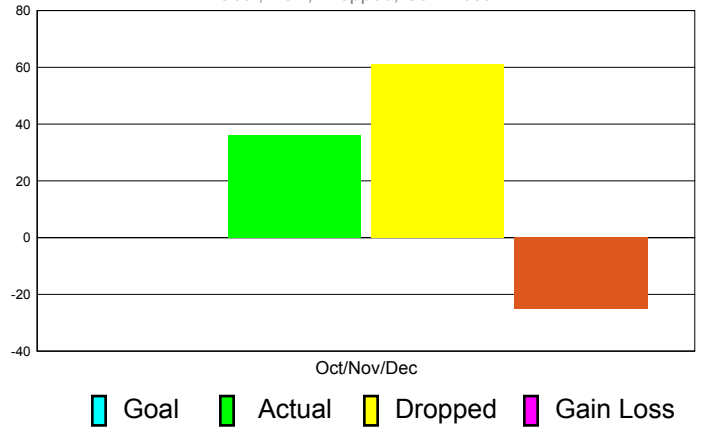

### YTD Status Quo Clubs 2010-2011

Status Quo Clubs Compared to Status Quo Members

## MEMBERSHIP

**Membership Results  
2011-2012**

**Membership  
2010-2011**

Month	Net Memb Goal	Actual New Memb	Actual Dropped Memb	Gain/Loss of Memb	Gain/Loss of Memb
Oct/Nov/Dec	0	36	61	-25	-12
<b>Totals</b>	<b>0</b>	<b>36</b>	<b>61</b>	<b>-25</b>	<b>-12</b>

### Membership Results 2011-2012

Goal, New, Dropped, Gain/Loss